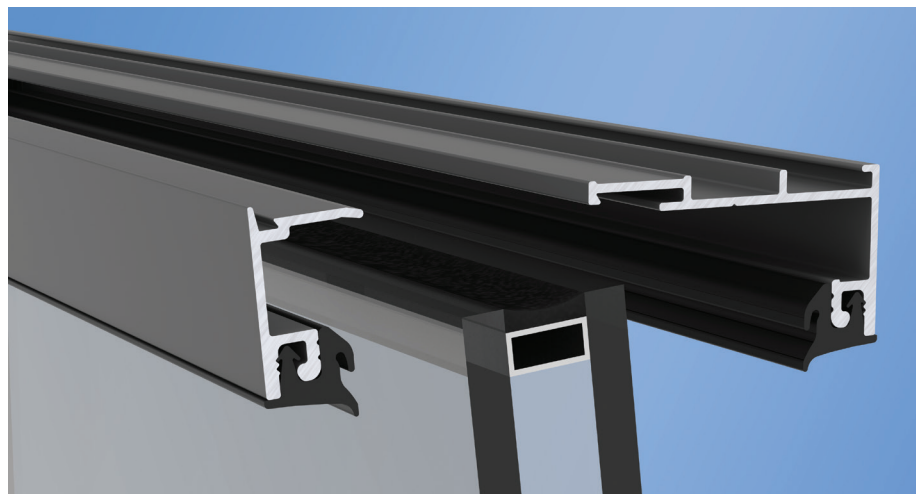

- Stretch-resistant cord in our gaskets securely holds glass in place
- Anchored and then installed using sash stops to attach glass to the frame
- Assemble units quickly and easily

## Sash Glass Stop Attachment

In lieu of using any shear blocks or screw splines to attach mullions, this system utilizes a sash glass stop attachment in the front that snaps into the head and sill, securing the glass in place. Since this system is ideal for interior environments, structural considerations are less, allowing for easier and faster installation.