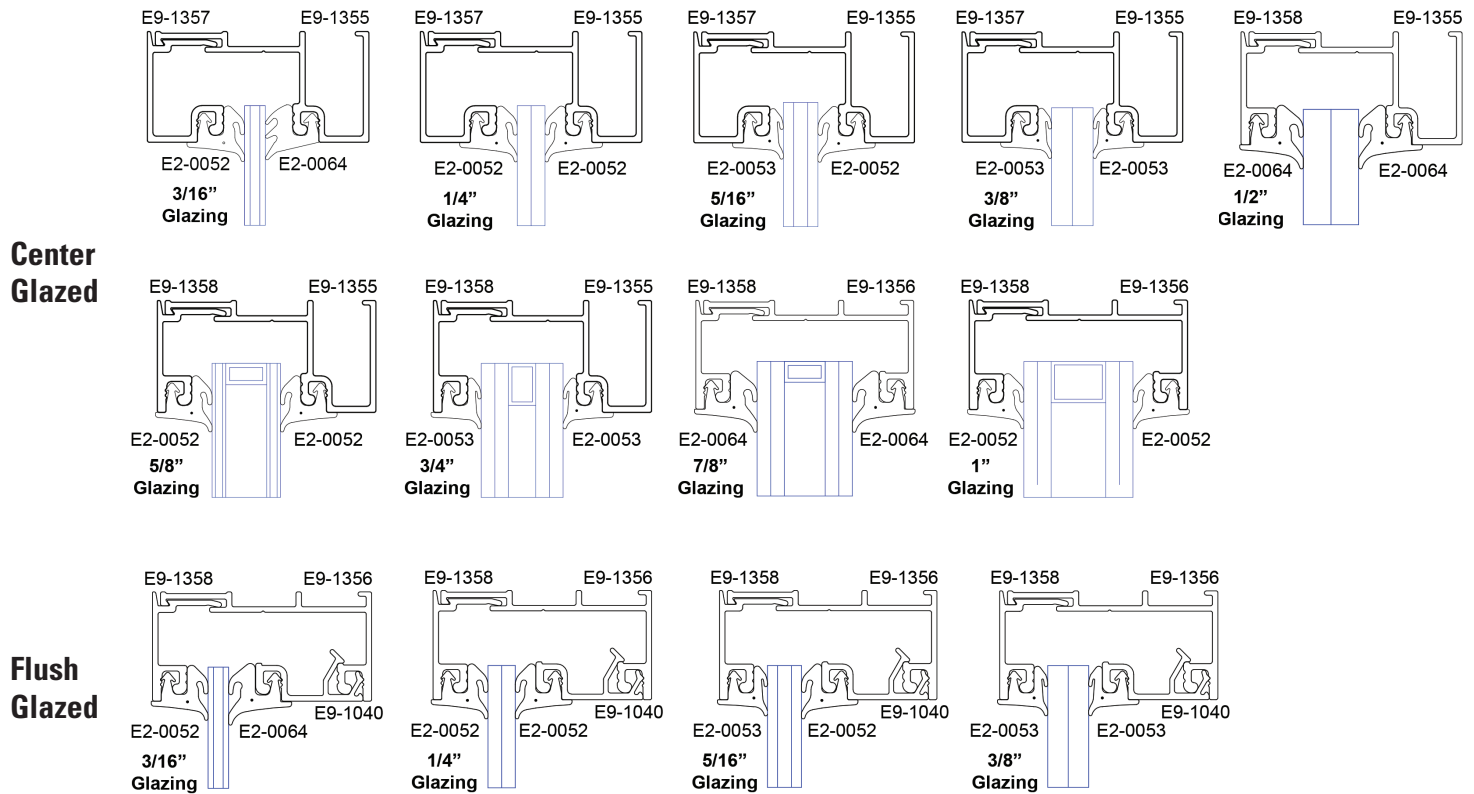

- Stretch-resistant cord in our gaskets securely holds glass in place
- Anchored and then installed using sash stops to attach glass to the frame
- Assemble units quickly and easily

### Configuration:

Glazing	Glass Setting	Installation
Outside	Center or Flush Set	Sash Stops

YES 20 SPECS		
Base Depth	2"	
Sightline	1"	
Config	Outside Glazed / Center or Flush Set	
Tested Glass	1" IGU with Low-E (C.O.G. U-Factor: 0.29)	
Test	Results	Standards
Air Infiltration	0.06 CFM/FT <sup>2</sup> (1.10 m <sup>3</sup> /h·m <sup>2</sup> ) @ 6.24 PSF (299 Pa)	ASTM E 283

## Glazing Details