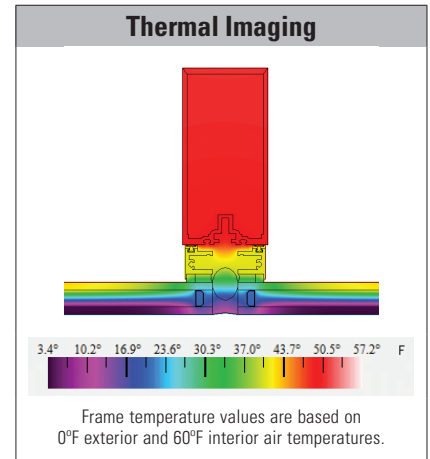

YCW 750 SSG SHOP SPECS		
Base Depth	7-1/2"	
Sightline	2-1/2"	
Config	Structural Silicone Glazed / Front Set	
Tested Glass	1" IGU with Low-E (C.O.G. U-Factor: 0.29)	
Test	Results	Standards
Air Infiltration	0.06 CFM/FT² (1.10 m³/h·m²) @ 6.24 PSF (299 Pa)	ASTM E 283
Water Infiltration	<table border="1"> <tr> <td>(2-Sided) Static: 20 PSF (957 Pa)</td> <td>(4-Sided) Static: 15 PSF (718 Pa)</td> </tr> <tr> <td>Dynamic: 20 PSF (957 Pa)</td> <td>Dynamic: 15 PSF (718 Pa)</td> </tr> </table>	ASTM E 331 AAMA 501
Acoustical (1" IGU)	<table border="1"> <tr> <td>Standard STC: 33</td> <td rowspan="2">ASTM E 90 ASTM E 1425</td> </tr> <tr> <td>Standard OITC: 26</td> </tr> <tr> <td></td> <td> <table border="1"> <tr> <td>Laminated STC: 37</td> <td></td> </tr> <tr> <td>Laminated OITC: 31</td> <td></td> </tr> </table> </td> </tr> </table>	

Thermal Performance								
Mullion Depth	U-Factor - BTU/hr·ft²·°F						CRF	
2-Sided Shop	0.40	0.39	0.37	0.35	0.34	0.32	74	68
4-Sided Shop	0.37	0.35	0.33	0.32	0.30	0.28	80	65
Center of Glass	0.30	0.28	0.26	0.24	0.22	0.20	Frame	Glass
AAMA 507							AAMA 1503	

Finish Options	
Type	Standard
Factory Anodized (2-Sided only)	AAMA 612
Organic Paints	AAMA 2604 AAMA 2605

Mullion Depth Options	
2-Sided 1/4" Glass	2-Sided 1" Glass
5-1/4" and 6-3/4"	6" and 7-1/2"
4-Sided 1" Glass	
5-7/8", 7-3/8", 8-7/8" and 10-3/8"