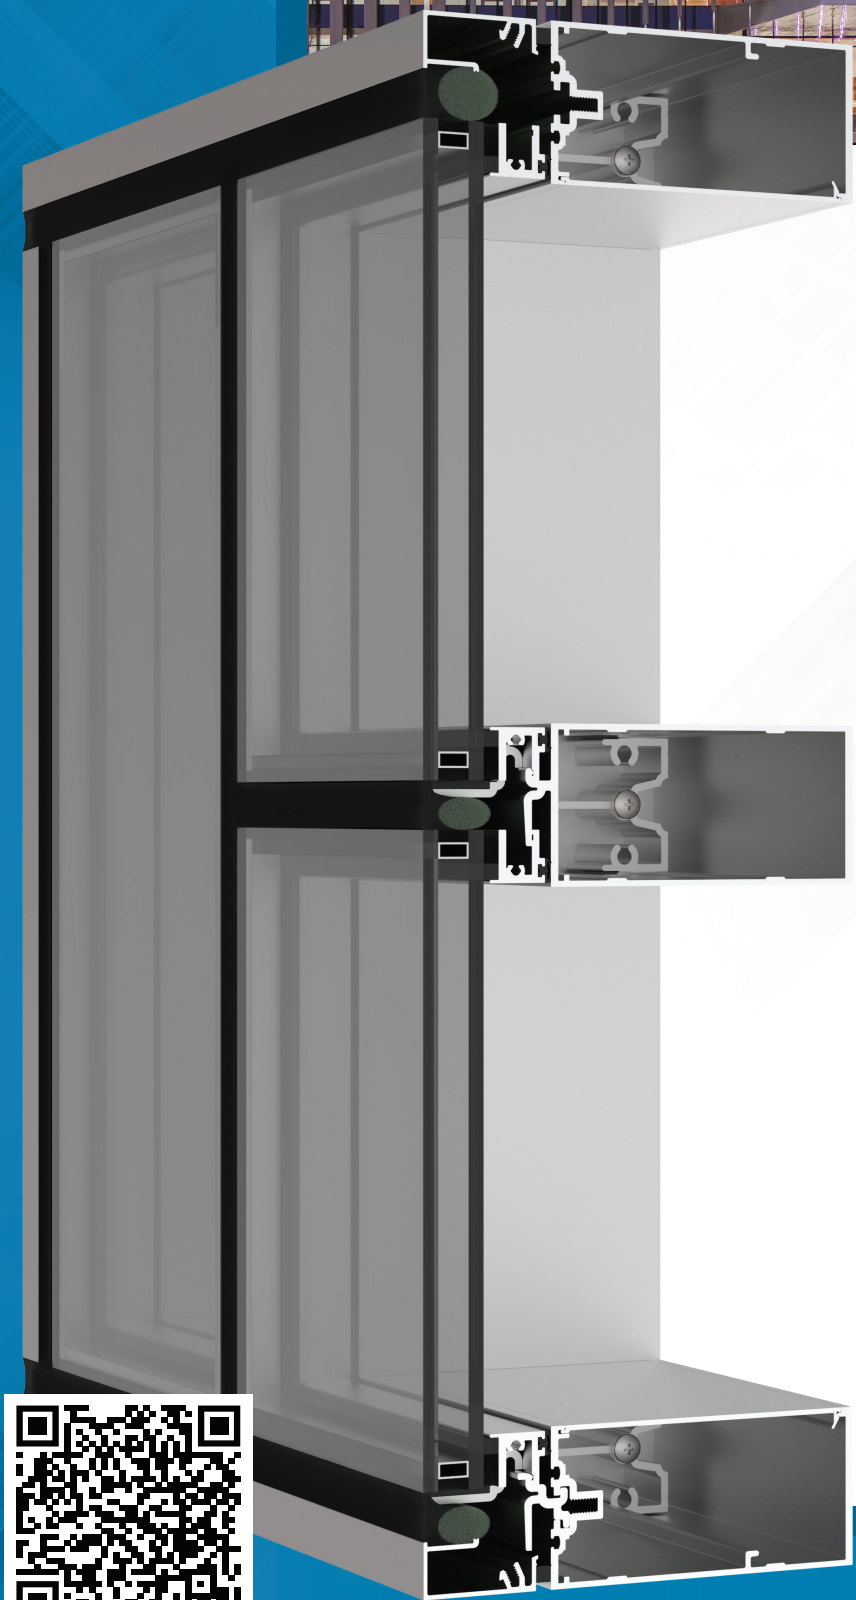

www.ykkap.com

YCW 750 SSG

Shop/Cassette

2 and 4-Sided Structural Silicone Glazed Curtain Wall System

The popular YCW 750 family of products has been expanded to include 4-side structural silicone cassette glazing. This stick built system is designed for glazing in a climate controlled environment for increased quality assurance of critical seals. Shop glazed cassettes interlock with integral toggle adapters on horizontals to create full width engagement top and bottom.

- 4-Sided SSG shop/cassette glazing
- 4-Sided field/captured (YCW 750 OG/IG) integration options
- Accomodates splayed wall designs
- Dual finish capability for different exterior and interior colors
- Sealant is used by default and 3M® VHB® Structural Glazing Tape is an alternative

3M and VHB is a registered trademark of 3M CORPORATION

Configuration:

Glazing	Glass Setting	Installation
SSG	Front Set	Shear Block

Thermal Values:

U-Factor:	Values as low as 0.28*
CRF:	Minimum 74frame and 65glass

*Based on AAMA 507. Lower values may be achieved through further simulation.