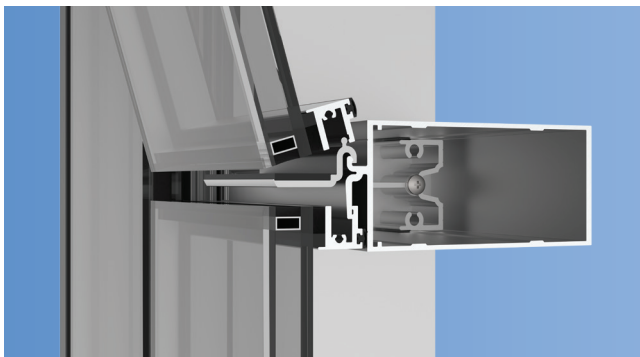

www.ykkap.com

Buddy Holly Performing Arts Center - Lubbock, TX

YCW 750 SSG

Shop/Cassette

2 and 4-Sided Structural Silicone Glazed Curtain Wall System

The popular YCW 750 family of products has been expanded to include 4-side structural silicone cassette glazing. This stick built system is designed for glazing in a climate controlled environment for increased quality assurance of critical seals. Shop glazed cassettes interlock with integral toggle adapters on horizontals to create full width engagement top and bottom.

Brief Cassette/Shop Rundown

The curtain wall framing around the units is pre-installed on the job site prior to the units being sent to the site.

Glass units are silicone glazed to an aluminum carrier frame or cassette, in a clean, temperature controlled shop environment to cure properly.

The panel cassette adaptor on the glass units interlock with the integral adaptor on the horizontal mullions.

Rotating toggle locks are inserted on the vertical mullions to complete the unit installation. Silicone can now be applied.