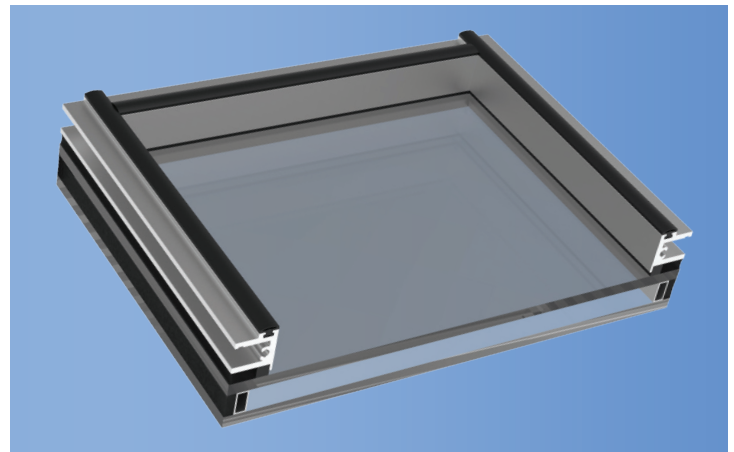

www.ykkap.com

Buddy Holly Performing Arts Center - Lubbock, TX

YCW 750 SSG

Shop/Cassette

2 and 4-Sided Structural Silicone Glazed Curtain Wall System

The popular YCW 750 family of products has been expanded to include 4-side structural silicone cassette glazing. This stick built system is designed for glazing in a climate controlled environment for increased quality assurance of critical seals. Shop glazed cassettes interlock with integral toggle adapters on horizontals to create full width engagement top and bottom.

- 4-Sided SSG shop/cassette glazing
- 4-Sided field/captured (YCW 750 OG/IG) integration options
- Accomodates splayed wall designs
- Dual finish capability for different exterior and interior colors
- Sealant is used by default and 3M® VHB® Structural Glazing Tape is an alternative

Brief Cassette/Shop Rundown

The curtain wall framing around the units is pre-installed on the job site prior to the units being sent to the site.

Glass units are silicone glazed to an aluminum carrier frame or cassette, in a clean, temperature controlled shop environment to cure properly.

The panel cassette adaptor on the glass units interlock with the integral adaptor on the horizontal mullions.

Rotating toggle locks are inserted on the vertical mullions to complete the unit installation. Silicone can now be applied.