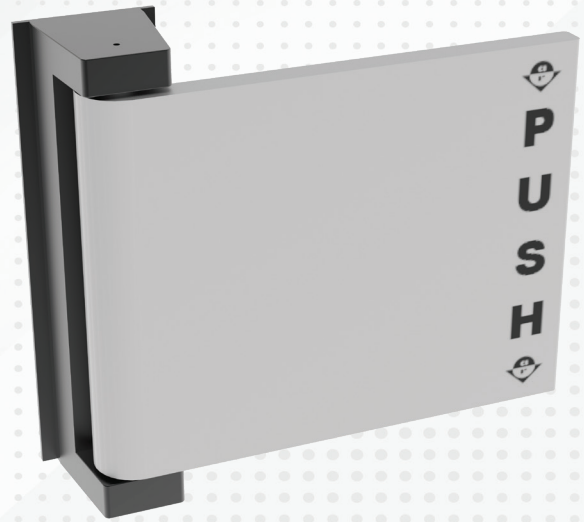

**YKK  
aP**

**Commercial**  
Standard Entrance  
Hardware

## Description

- Adams-Rite® series 4590 Paddles.
- Handles only for Adams-Rite® 4510 deadlatch.
- Requires a faceplate and Adams-Rite® 4502 strike.

## Compatible Entrances

Paddles for all doors that fits the deadlatches listed on the H-3205/3206 & H-3207/3208 sheet.