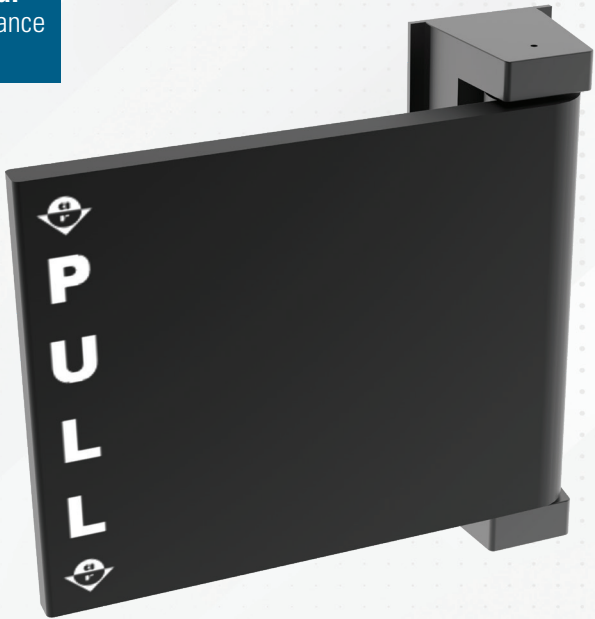

**YKK  
aP**

**Commercial**  
Standard Entrance  
Hardware

## Description

- Adams-Rite® series 4590 Paddles.
- Handles only for Adams-Rite® 4510 deadlatch.
- Requires a faceplate and Adams-Rite® 4502 strike.

## Compatible Entrances

Paddles for all doors that fits the deadlatches listed on the H-3205/3206 & H-3207/3208 sheet.